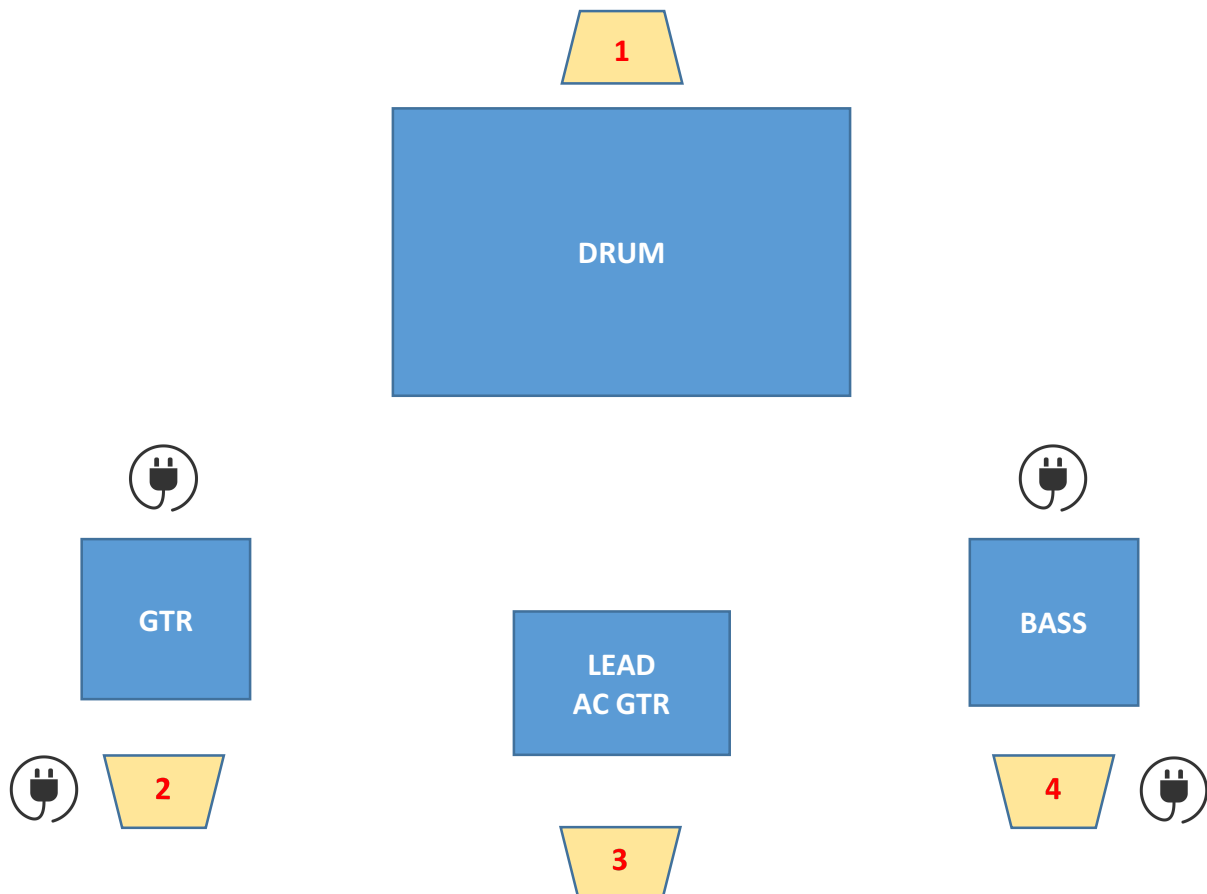

# DUST – FICHE TECHNIQUE

## (4musiciens)

	Instrument	Micro	Stand
1	KICK	D6 / Beta52	Small
2	SNARE	SM57 / Audix I5	Small
3	HIHAT	KM184 / SM81	Small
4	TOM	E904 / E604	-
5	FLOOR TOM	MD421 / E904 / E604	Small
6	CLAP	Beta57 / SM57	Small
7	OH L	C414 / KM184 / SM81	Standard
8	OH R	C414 / KM184 / SM81	Standard
9	BASS	DI BSS AR133	-
10	ELECTRIC GUITAR	E906 / SM57	Small
11	ACOUSTIC GUITAR	DI BSS AR133	-
12	BACK VOCAL ELEC GTR	SM58	Standard
13	LEAD	SM58	Standard
14	BACK VOCAL BASS	SM58	Standard