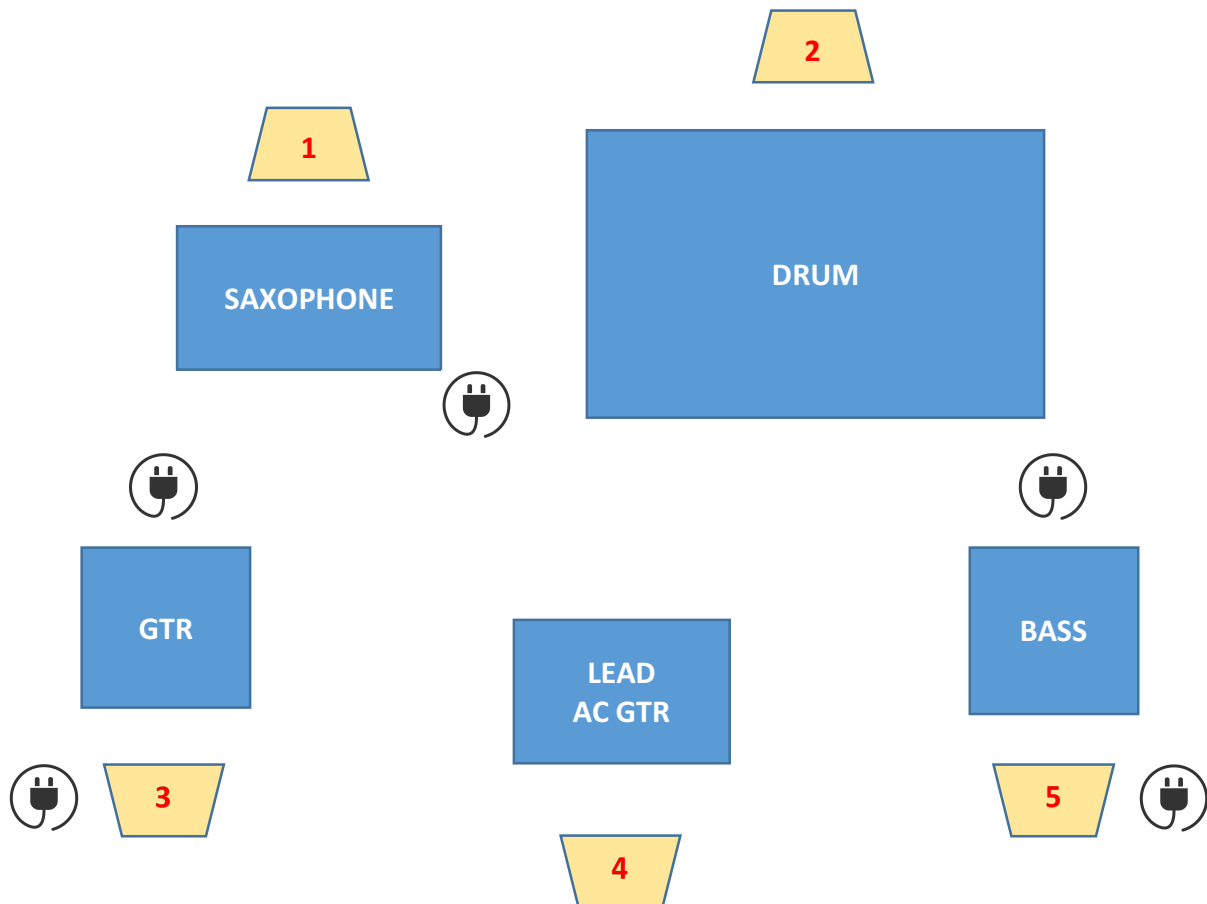

DUST – FICHE TECHNIQUE

(5 musiciens)

	Instrument	Micro	Stand
1	KICK	D6 / Beta52	Small
2	SNARE	SM57 / Audix I5	Small
3	HIHAT	KM184 / SM81	Small
4	TOM	E904 / E604	-
5	FLOOR TOM	MD421 / E904 / E604	Small
6	CLAP	Beta57 / SM57	Small
7	OH L	C414 / KM184 / SM81	Standard
8	OH R	C414 / KM184 / SM81	Standard
9	BASS	DI BSS AR133	-
10	ELECTRIC GUITAR	E906 / SM57	Small
11	ACOUSTIC GUITAR	DI BSS AR133	-
12	SAXOPHONE	DPA 4099 / Beta98	HF
13	BACK VOCAL ELEC GTR	SM58	Standard
14	LEAD	SM58	Standard
15	BACK VOCAL BASS	SM58	Standard