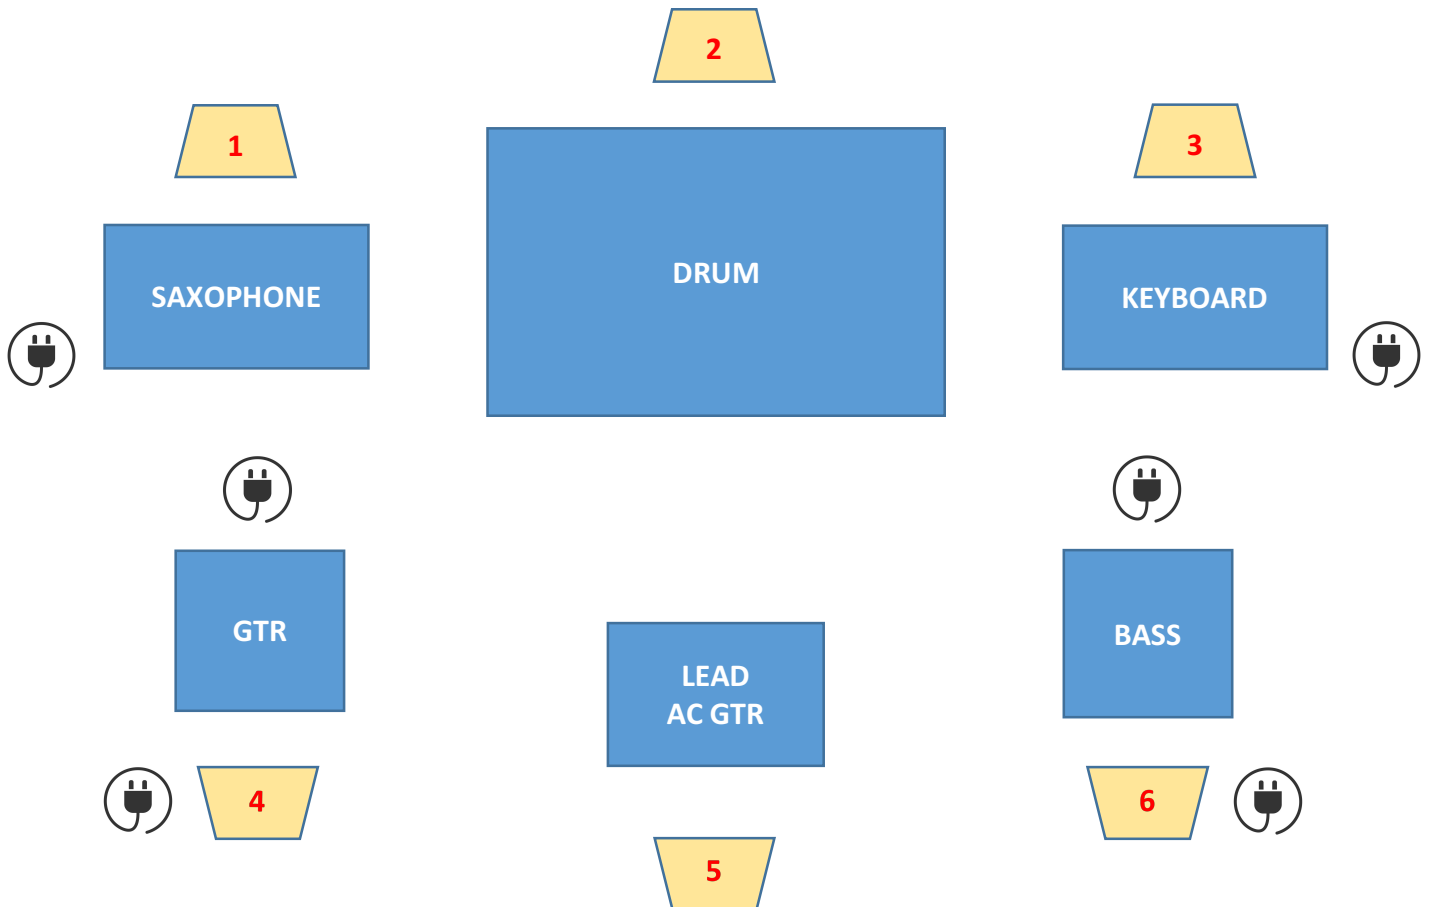

DUST – FICHE TECHNIQUE

(6 musiciens)

	Instrument	Micro	Stand
1	KICK	D6 / Beta52	Small
2	SNARE	SM57 / Audix I5	Small
3	HIHAT	KM184 / SM81	Small
4	TOM	E904 / E604	-
5	FLOOR TOM	MD421 / E904 / E604	Small
6	CLAP	Beta57 / SM57	Small
7	OH L	C414 / KM184 / SM81	Standard
8	OH R	C414 / KM184 / SM81	Standard
9	BASS	DI BSS AR133	-
10	ELECTRIC GUITAR	E906 / SM57	Small
11	ACOUSTIC GUITAR	DI BSS AR133	-
12	KEYBOARD LEFT	DI BSS AR133	-
13	KEYBOARD RIGHT	DI BSS AR133	-
14	SAXOPHONE	DPA 4099 / Beta98	HF
15	BACK VOCAL ELEC GTR	SM58	Standard
16	LEAD	SM58	Standard
17	BACK VOCAL BASS	SM58	Standard